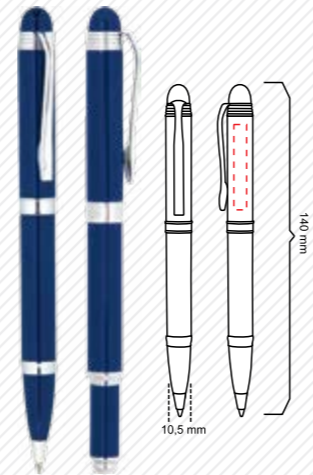

617-RT

ROLLER & TÜKENMEZ KALEM
ROLLER & BALLPOINT PEN
BASKI ALANI / PRINTING AREA
GÖVDE / BODY: 5 mm x 35 mm

1520-RT

ROLLER & TÜKENMEZ KALEM
ROLLER & BALLPOINT PEN
BASKI ALANI / PRINTING AREA
GÖVDE / BODY: 5 mm x 36 mm

620-RT

ROLLER & TÜKENMEZ KALEM
ROLLER & BALLPOINT PEN
BASKI ALANI / PRINTING AREA
GÖVDE / BODY: 5 mm x 32 mm

619-RT

ROLLER & TÜKENMEZ KALEM
ROLLER & BALLPOINT PEN
BASKI ALANI / PRINTING AREA
GÖVDE / BODY: 5 mm x 28 mm