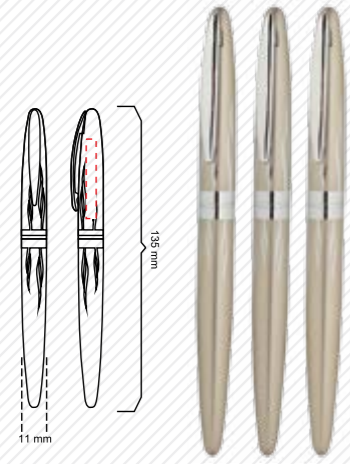

1610-RT RÖLLER & TÜKENMEZ KALEM
ROLLER & BALLPOINT PEN
BASKI ALANI / PRINTING AREA
GÖVDE / BODY: 5 mm x 32 mm