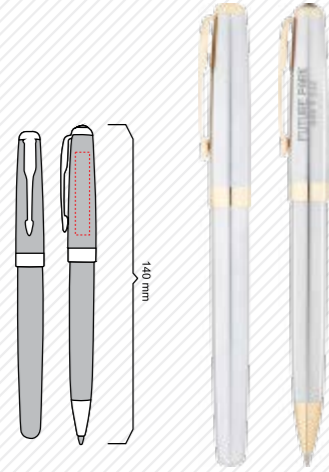

669-RT

ROLLER & TÜKENMEZ KALEM
ROLLER & BALLPOINT PEN
BASKI ALANI / PRINTING AREA
GÖVDE / BODY: 5 mm x 35 mm