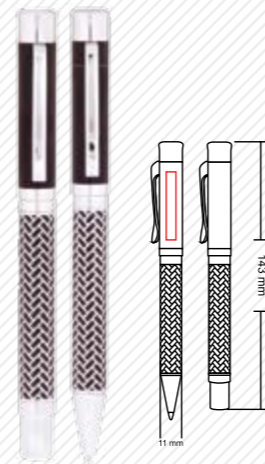

640-RT

ROLLER & TÜKENMEZ KALEM
ROLLER & BALLPOINT PEN
BASKI ALANI / PRINTING AREA
GÖVDE / BODY: 5 mm x 38 mm