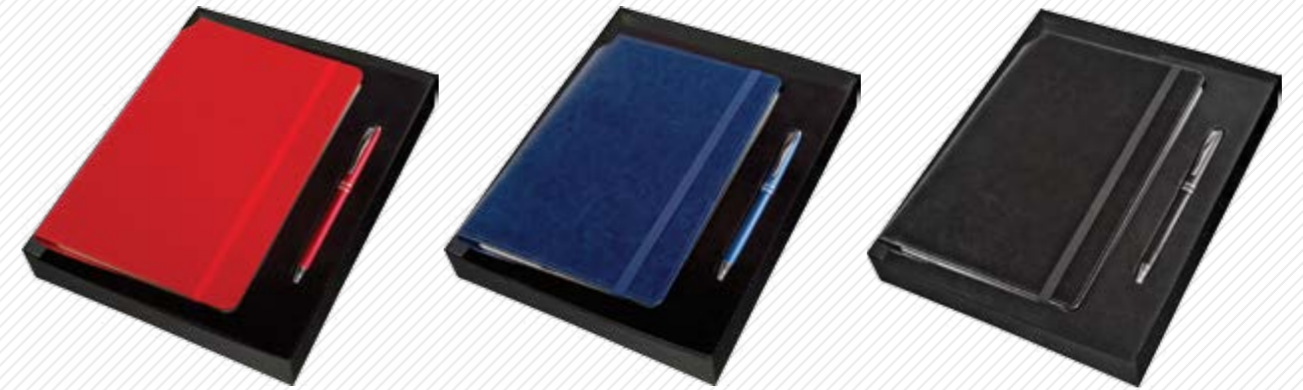

337

HEDİYELİK SET (Kalem, Not Defteri)
GIFT SET (With Pen, Notebook)
BASKI ALANI / PRINTING AREA
EBAT / DIMENSIONS : 13 x 21 mm