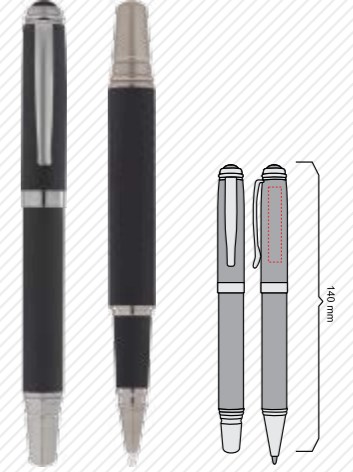

684-K

ROLLER KALEM
ROLLER PEN
BASKI ALANI / PRINTING AREA
GÖVDE / BODY: 5 mm x 35 mm