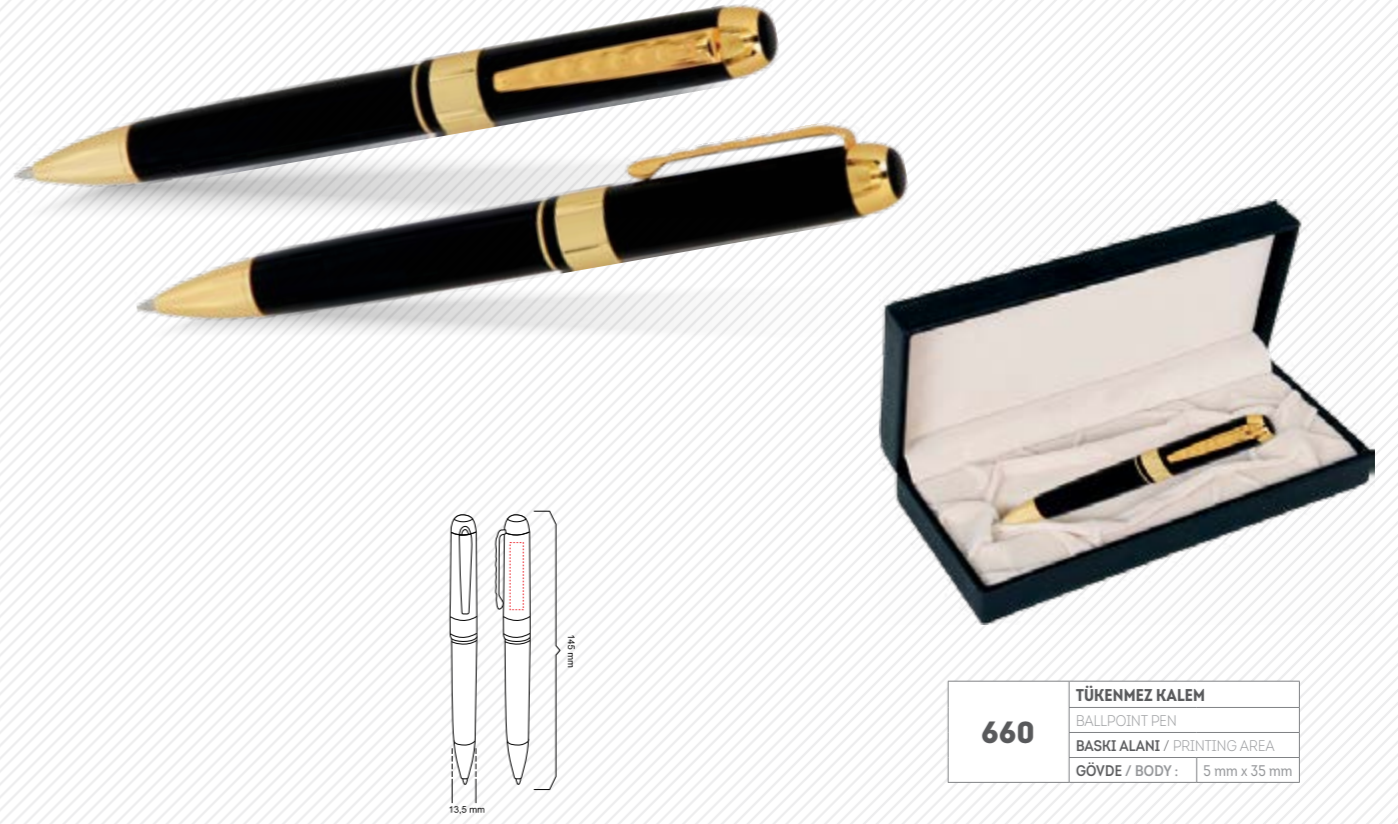

660 TÜKENMEZ KALEM
BALLPOINT PEN
BASKI ALANI / PRINTING AREA
GÖVDE / BODY : 5 mm x 35 mm