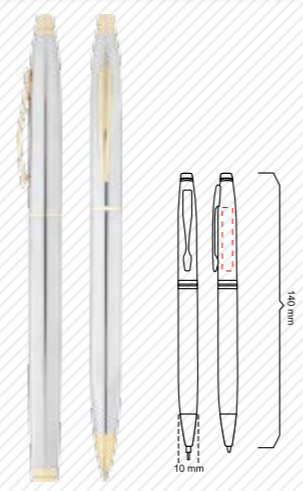

674-RT RÖLLER & TÜKENMEZ KALEM
ROLLER & BALLPOINT PEN
BASKI ALANI / PRINTING AREA
GÖVDE / BODY: 5 mm x 35 mm