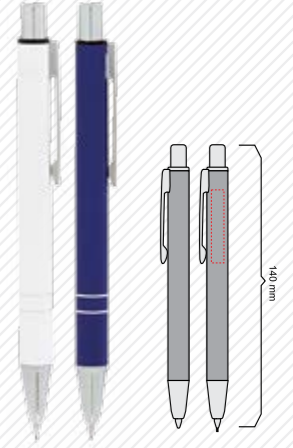

557-VT

VERSATİL (KURŞUN) & TÜKENMEZ KALEM
PENCIL & BALLPOINT PEN
BASKI ALANI / PRINTING AREA
GÖVDE / BODY : 5 mm x 35 mm

651-VT

VERSATİL (KURŞUN) & TÜKENMEZ KALEM
PENCIL & BALLPOINT PEN
BASKI ALANI / PRINTING AREA
GÖVDE / BODY : 5 mm x 32 mm