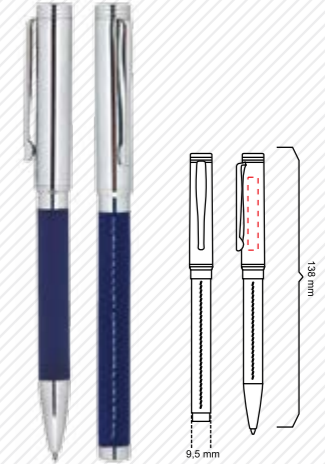

1520-RT

ROLLER & TÜKENMEZ KALEM
ROLLER & BALLPOINT PEN
BASKI ALANI / PRINTING AREA
GÖVDE / BODY: 5 mm x 36 mm

620-RT

ROLLER & TÜKENMEZ KALEM
ROLLER & BALLPOINT PEN
BASKI ALANI / PRINTING AREA
GÖVDE / BODY: 5 mm x 32 mm