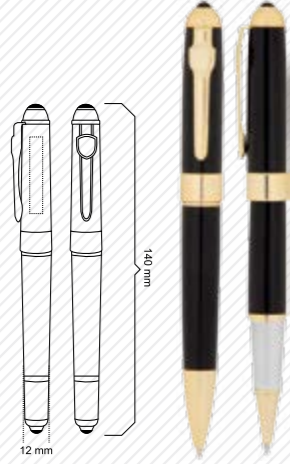

617-RT

ROLLER & TÜKENMEZ KALEM
ROLLER & BALLPOINT PEN
BASKI ALANI / PRINTING AREA
GÖVDE / BODY: 5 mm x 35 mm

1520-RT

ROLLER & TÜKENMEZ KALEM
ROLLER & BALLPOINT PEN
BASKI ALANI / PRINTING AREA
GÖVDE / BODY: 5 mm x 36 mm

620-RT

ROLLER & TÜKENMEZ KALEM
ROLLER & BALLPOINT PEN
BASKI ALANI / PRINTING AREA
GÖVDE / BODY: 5 mm x 32 mm

619-RT

ROLLER & TÜKENMEZ KALEM
ROLLER & BALLPOINT PEN
BASKI ALANI / PRINTING AREA
GÖVDE / BODY: 5 mm x 28 mm