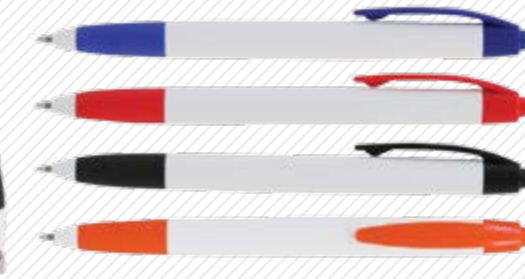

551

PLASTİK TÜKENMEZ KALEM
PLASTIC BALLPOINT PEN
BASKI ALANI / PRINTING AREA
GÖVDE / BODY : 5.8 mm x 48 mm
KİPLS / CLIPS : 3.5 mm x 28 mm