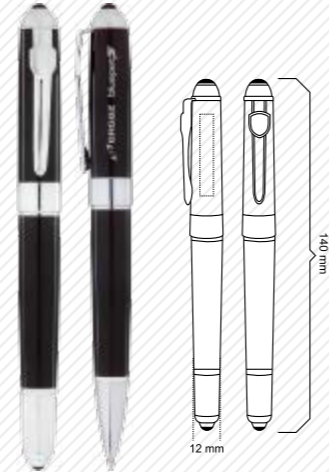

627-RT

ROLLER & TÜKENMEZ KALEM
ROLLER & BALLPOINT PEN
BASKI ALANI / PRINTING AREA
GÖVDE / BODY: 5 mm x 35 mm