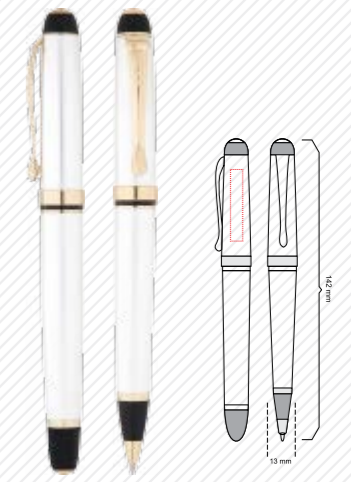

616-RT RÖLLER & TÜKENMEZ KALEM
ROLLER & BALLPOINT PEN
BASKI ALANI / PRINTING AREA
GÖVDE / BODY: 5 mm x 32 mm