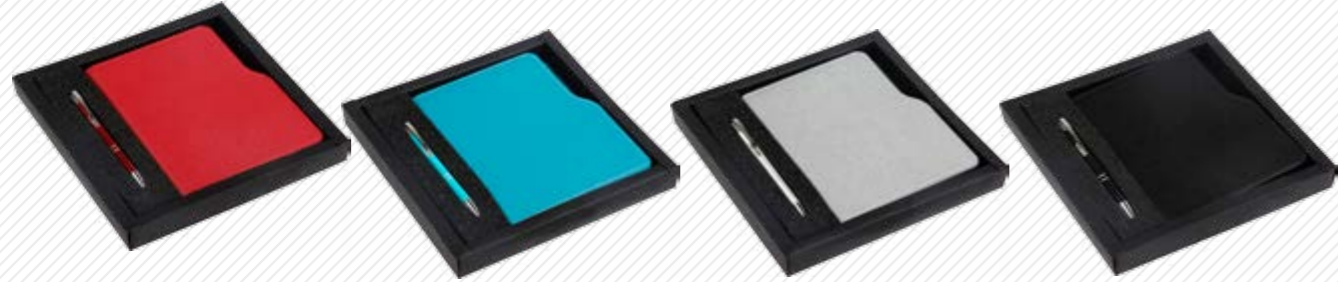

922-K
1521

HEDİYELİK SET (Kalem, Defter)	
GIFT SET (With Pen, Notebook)	
BASKI ALANI / PRINTING AREA	
EBAT / DIMENSIONS :	13 x 21 mm

Kenar Boyalı