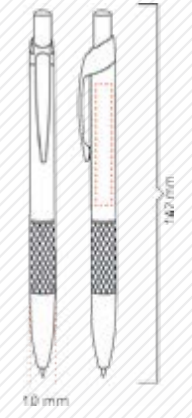

538 METAL TÜKENMEZ KALEM
METAL BALLPOINT PEN
BASKI ALANI / PRINTING AREA
GÖVDE / BODY : 5 mm x 48 mm