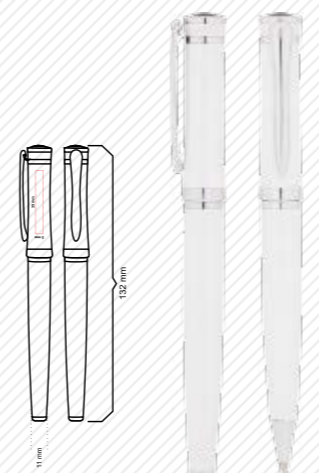

616-RT RÖLLER & TÜKENMEZ KALEM
ROLLER & BALLPOINT PEN
BASKI ALANI / PRINTING AREA
GÖVDE / BODY: 5 mm x 32 mm