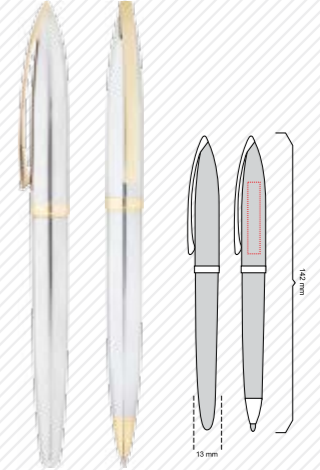

615-RT

ROLLER & TÜKENMEZ KALEM
ROLLER & BALLPOINT PEN
BASKI ALANI / PRINTING AREA
GÖVDE / BODY: 5 mm x 28 mm